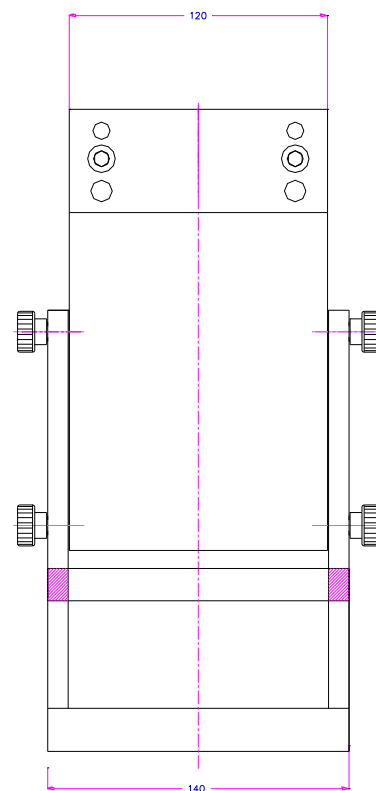

Examples for customized versions:

<b>Item no.:</b>	<b>THS799-120-9B5X7</b>
Max. load:	20 kN
Coupling:	Af159. Further couplings on request
Cell size:	120x120 mm
Blades:	9x 5 mm thick. Distance between blades: 7 mm
Material:	Stainless steel, aluminium, Plexiglas
Temperature range:	-30 ... +70°C (full stainless steel version: -80 ... +180°C)
Scope of supply:	1 fixture

THS799-70-10B3x3+Gde