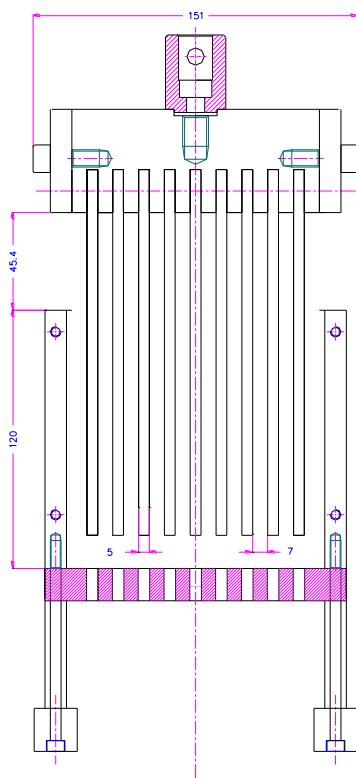

Examples for customized versions:

<b>Item no.:</b>	<b>THS799-120-9B5X7</b>
Max. load:	20 kN
Coupling:	Af159. Further couplings on request
Cell size:	120x120 mm
Blades:	9x 5 mm thick. Distance between blades: 7 mm
Material:	Stainless steel, aluminium, Plexiglas
Temperature range:	-30 ... +70°C (full stainless steel version: -80 ... +180°C)
Scope of supply:	1 fixture

THS799-70-10B3x3+Gde