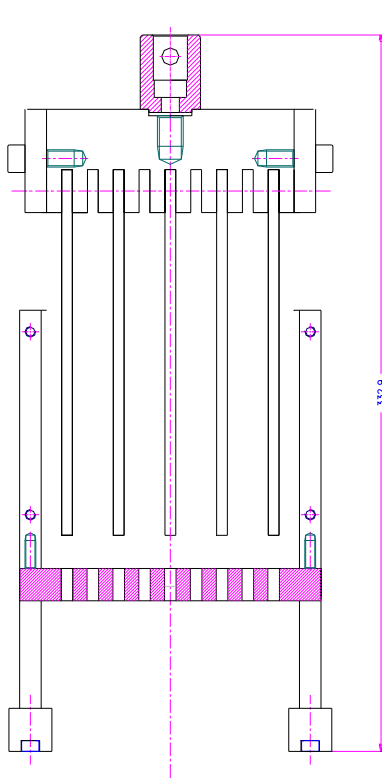

Examples for customized versions:

<b>Item no.:</b>	<b>THS799-120-9B5X7</b>
Max. load:	20 kN
Coupling:	Af159. Further couplings on request
Cell size:	120x120 mm
Blades:	9x 5 mm thick. Distance between blades: 7 mm
Material:	Stainless steel, aluminium, Plexiglas
Temperature range:	-30 ... +70°C (full stainless steel version: -80 ... +180°C)
Scope of supply:	1 fixture

THS799-70-10B3x3+Gde