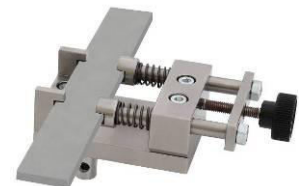

Manual marker for samples.

English [pdf](#) [doc](#)

Deutsch [pdf](#) [doc](#)

New data sheet

TH95-V2

Loop tack test fixture to test pressure sensitive adhesives according to **ASTM-D6195.**

English [pdf](#) [doc](#)

Deutsch [pdf](#) [doc](#)

New data sheet

THS694-20

Stich tear resistance of leather to **ISO23910, DIN53331, ST-04**

English [pdf](#) [doc](#)

Deutsch [pdf](#) [doc](#)

Changes: Construction changes, new dimension drawing and photo

New video

TK349 Temperature chamber with special wedge ports

<https://youtu.be/P0efZeH4p68>

All fixtures to ASTM, ISO, DIN, EN, etc. please see [fixtures to standards](#)

All data sheets as .pdf www.grip.de/pdf/ and .doc www.grip.de/doc/